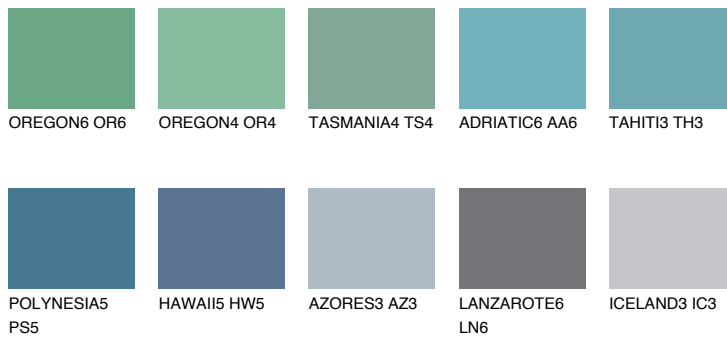

TAHITI4 TH4

21% **TSR** 24%

Matching colours

COLOURS

INTENSE

For more information on plasters and paints, go to www.ceresit.lv

*The presented colours refer to plasters and paints offered by Ceresit. Due to the use of digital techniques, the presented colours might not represent the original ones, thus they cannot be considered as a reliable colour presentation. We recommend checking the authentic colour samples.