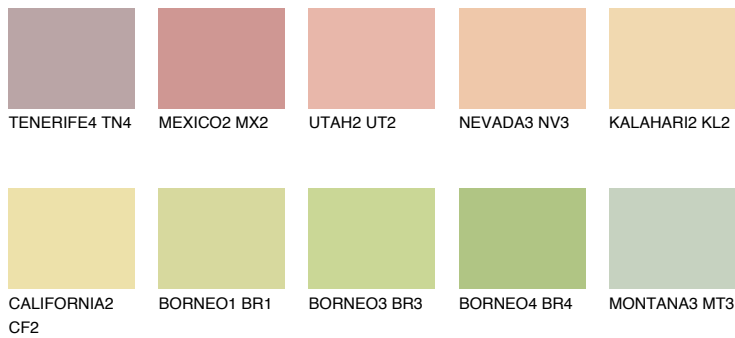

COLOUR DETAILS

KALAHARI3 KL3

69% TSR 67%

Matching colours

COLOURS

INTENSE

For more information on plasters and paints, go to www.ceresit.lv

*The presented colours refer to plasters and paints offered by Ceresit. Due to the use of digital techniques, the presented colours might not represent the original ones, thus they cannot be considered as a reliable colour presentation. We recommend checking the authentic colour samples.