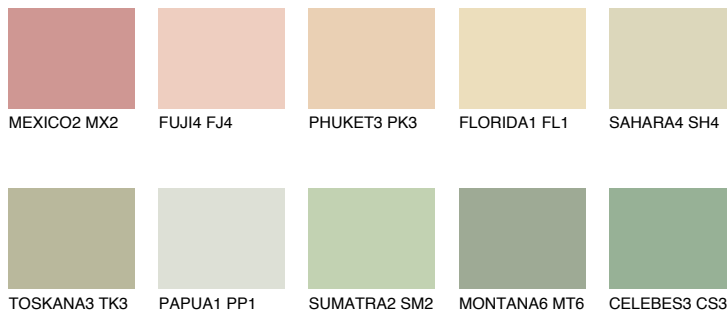

COLOUR DETAILS

CALIFORNIA1 CF1

76% TSR 70%

Matching colours

COLOURS

INTENSE

For more information on plasters and paints, go to www.ceresit.lv

*The presented colours refer to plasters and paints offered by Ceresit. Due to the use of digital techniques, the presented colours might not represent the original ones, thus they cannot be considered as a reliable colour presentation. We recommend checking the authentic colour samples.