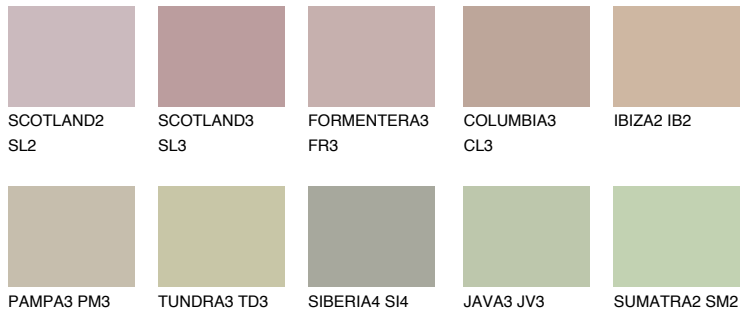

## MAJORCA3 MJ3

48% **TSR** 44%

### Matching colours

#### COLOURS

#### INTENSE

For more information on plasters and paints, go to [www.ceresit.lv](http://www.ceresit.lv)

\*The presented colours refer to plasters and paints offered by Ceresit. Due to the use of digital techniques, the presented colours might not represent the original ones, thus they cannot be considered as a reliable colour presentation. We recommend checking the authentic colour samples.