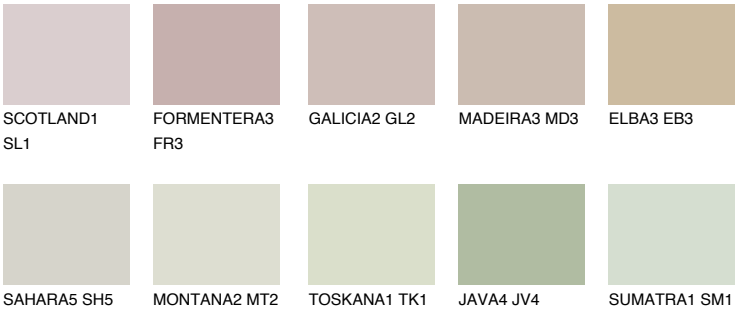

PAMPA3 PM3

52% TSR 48%

Matching colours

COLOURS

INTENSE

For more information on plasters and paints, go to www.ceresit.lv

*The presented colours refer to plasters and paints offered by Ceresit. Due to the use of digital techniques, the presented colours might not represent the original ones, thus they cannot be considered as a reliable colour presentation. We recommend checking the authentic colour samples.