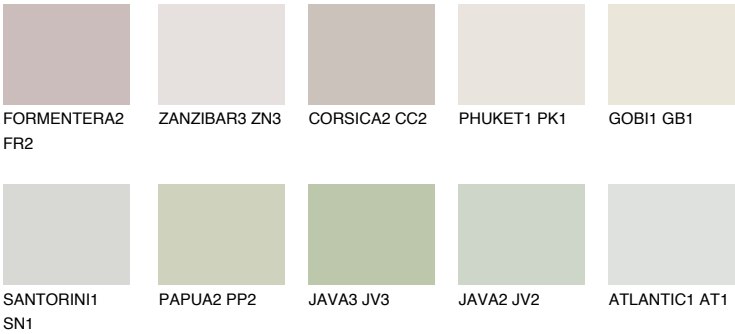

SAHARA5 SH5

66% **TSR** 61%

Matching colours

COLOURS

INTENSE

For more information on plasters and paints, go to www.ceresit.lv

*The presented colours refer to plasters and paints offered by Ceresit. Due to the use of digital techniques, the presented colours might not represent the original ones, thus they cannot be considered as a reliable colour presentation. We recommend checking the authentic colour samples.