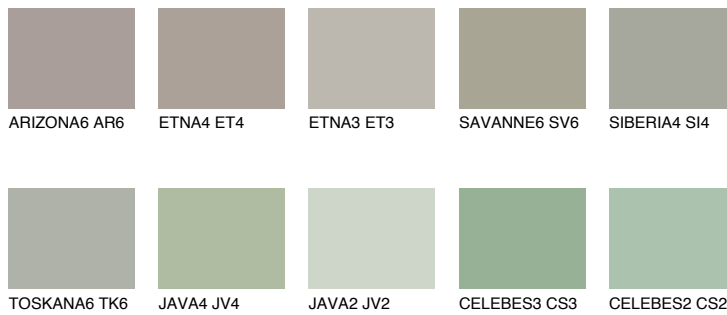

# COLOUR DETAILS

## SAHARA6 SH6

36% **TSR** 31%

### Matching colours

#### COLOURS