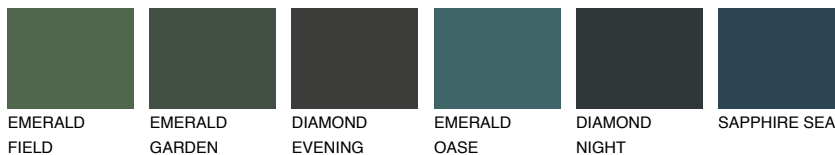

COLOUR DETAILS

SAHARA6 SH6

36% **TSR** 31%

Matching colours

COLOURS

INTENSE

For more information on plasters and paints, go to www.ceresit.lv

*The presented colours refer to plasters and paints offered by Ceresit. Due to the use of digital techniques, the presented colours might not represent the original ones, thus they cannot be considered as a reliable colour presentation. We recommend checking the authentic colour samples.