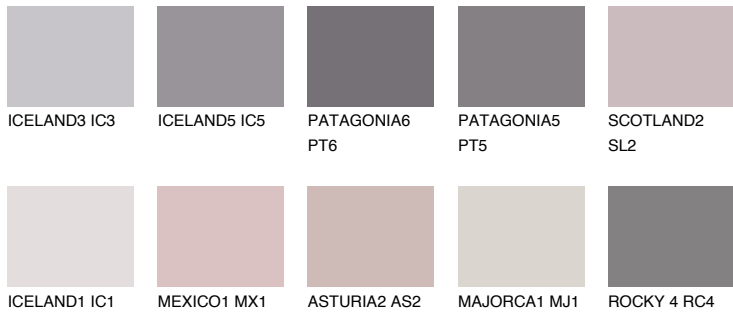

COLOUR DETAILS

CAPADOCIA1 CP1

66% TSR 68%

Matching colours

COLOURS

INTENSE

For more information on plasters and paints, go to www.ceresit.lv

*The presented colours refer to plasters and paints offered by Ceresit. Due to the use of digital techniques, the presented colours might not represent the original ones, thus they cannot be considered as a reliable colour presentation. We recommend checking the authentic colour samples.