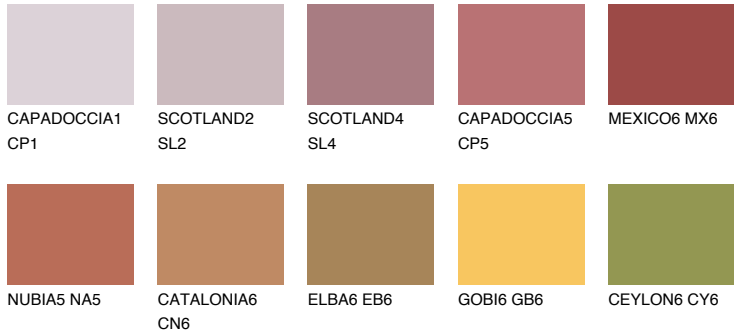

MEXICO5 MX5

19% **TSR** 45%

Matching colours

COLOURS

INTENSE

For more information on plasters and paints, go to www.ceresit.lv

*The presented colours refer to plasters and paints offered by Ceresit. Due to the use of digital techniques, the presented colours might not represent the original ones, thus they cannot be considered as a reliable colour presentation. We recommend checking the authentic colour samples.