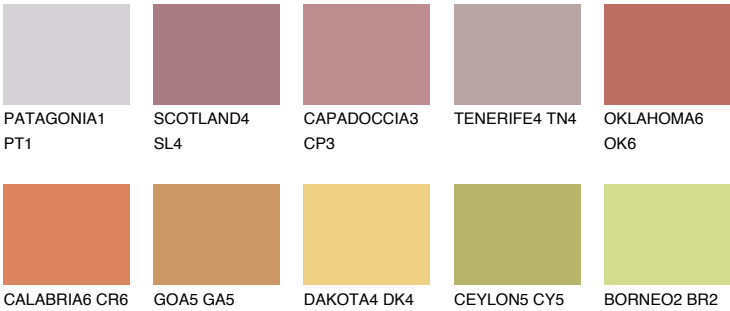

UTAH5 UT5

☀ 30% **TSR** 52%

Matching colours

COLOURS

INTENSE

For more information on plasters and paints, go to www.ceresit.lv

*The presented colours refer to plasters and paints offered by Ceresit. Due to the use of digital techniques, the presented colours might not represent the original ones, thus they cannot be considered as a reliable colour presentation. We recommend checking the authentic colour samples.