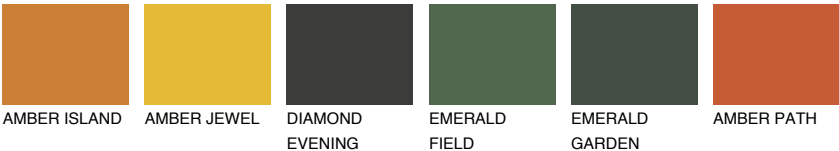

UTAH5 UT5

☀ 30% **TSR** 52%

Matching colours

COLOURS

INTENSE

For more information on plasters and paints, go to www.ceresit.lv

*The presented colours refer to plasters and paints offered by Ceresit. Due to the use of digital techniques, the presented colours might not represent the original ones, thus they cannot be considered as a reliable colour presentation. We recommend checking the authentic colour samples.