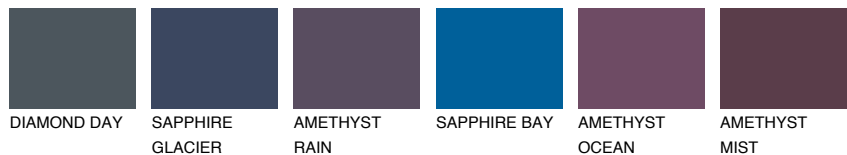

COLOUR DETAILS

PACIFIC2 PC2

66% TSR 66%

Matching colours

COLOURS

INTENSE

For more information on plasters and paints, go to www.ceresit.lv

*The presented colours refer to plasters and paints offered by Ceresit. Due to the use of digital techniques, the presented colours might not represent the original ones, thus they cannot be considered as a reliable colour presentation. We recommend checking the authentic colour samples.