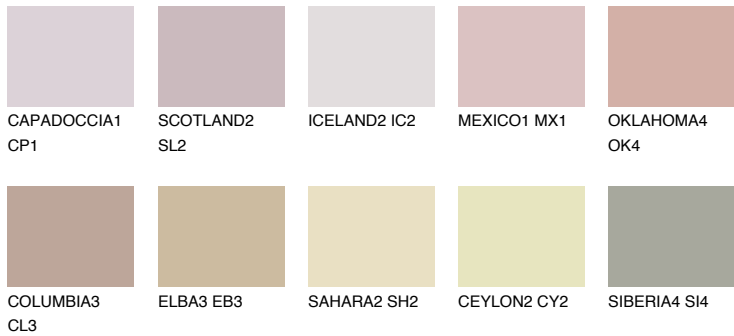

COLOUR DETAILS

NUBIA1 NA1

48% **TSR** 51%

Matching colours

COLOURS

INTENSE

For more information on plasters and paints, go to www.ceresit.lv

*The presented colours refer to plasters and paints offered by Ceresit. Due to the use of digital techniques, the presented colours might not represent the original ones, thus they cannot be considered as a reliable colour presentation. We recommend checking the authentic colour samples.