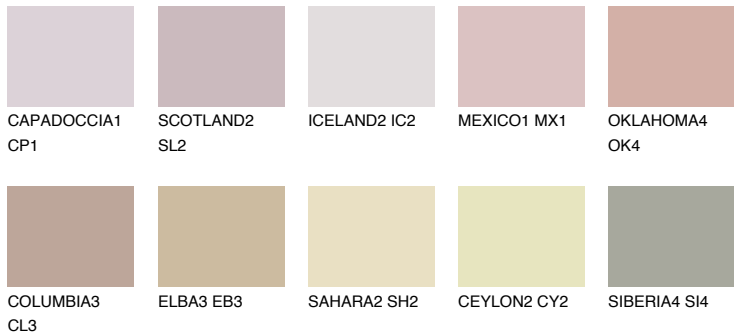

# COLOUR DETAILS

## NUBIA1 NA1

48% **TSR** 51%

### Matching colours

#### COLOURS