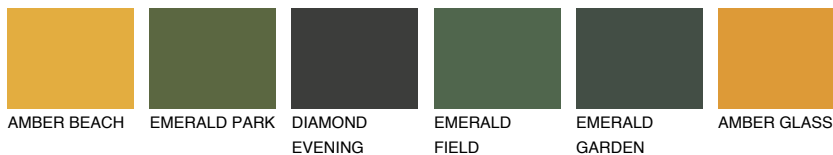

COLOUR DETAILS

CALABRIA3 CR3

49% TSR 60%

Matching colours

COLOURS

INTENSE

For more information on plasters and paints, go to www.ceresit.lv

*The presented colours refer to plasters and paints offered by Ceresit. Due to the use of digital techniques, the presented colours might not represent the original ones, thus they cannot be considered as a reliable colour presentation. We recommend checking the authentic colour samples.