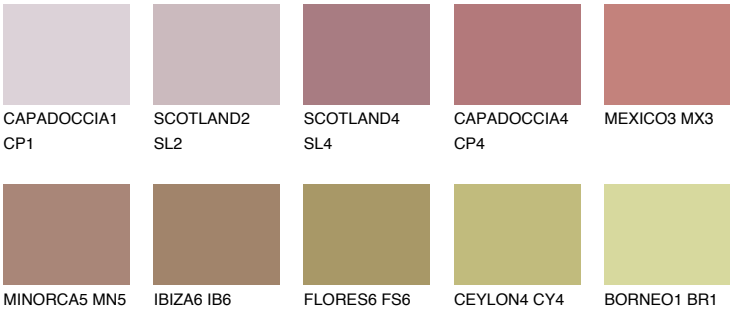

GOMERA6 GM6

☀ 23% **TSR** 31%

Matching colours

COLOURS

INTENSE

For more information on plasters and paints, go to
www.ceresit.lv

*The presented colours refer to plasters and paints offered by Ceresit. Due to the use of digital techniques, the presented colours might not represent the original ones, thus they cannot be considered as a reliable colour presentation. We recommend checking the authentic colour samples.