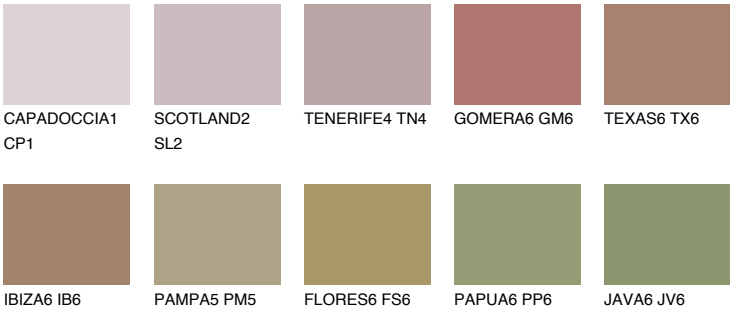

MINORCA6 MN6

19% **TSR** 20%

Matching colours

COLOURS

INTENSE

For more information on plasters and paints, go to www.ceresit.lv

*The presented colours refer to plasters and paints offered by Ceresit. Due to the use of digital techniques, the presented colours might not represent the original ones, thus they cannot be considered as a reliable colour presentation. We recommend checking the authentic colour samples.