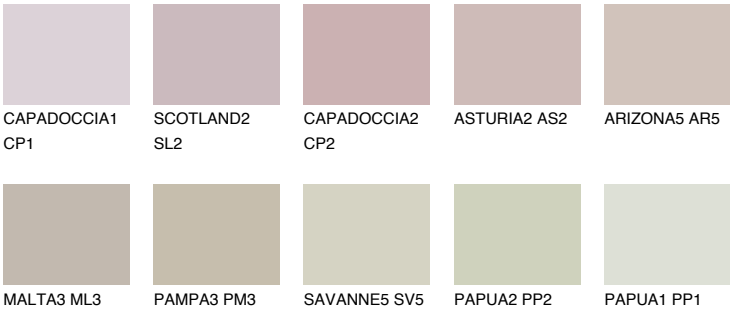

## MADEIRA4 MD4

51% TSR 49%

### Matching colours

#### COLOURS

#### INTENSE

For more information on plasters and paints, go to [www.ceresit.lv](http://www.ceresit.lv)

\*The presented colours refer to plasters and paints offered by Ceresit. Due to the use of digital techniques, the presented colours might not represent the original ones, thus they cannot be considered as a reliable colour presentation. We recommend checking the authentic colour samples.