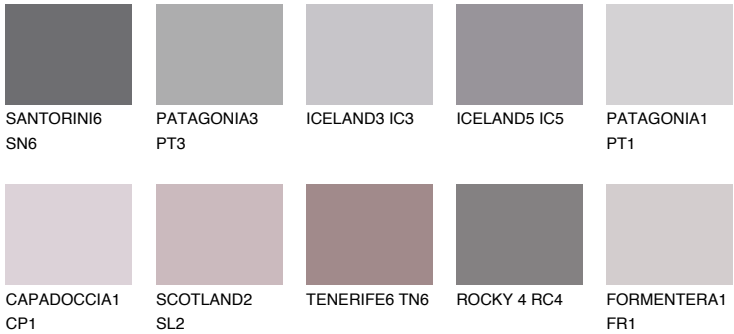

PATAGONIA6 PT6

17% **TSR** 39%

Matching colours

COLOURS

INTENSE

For more information on plasters and paints, go to www.ceresit.lv

*The presented colours refer to plasters and paints offered by Ceresit. Due to the use of digital techniques, the presented colours might not represent the original ones, thus they cannot be considered as a reliable colour presentation. We recommend checking the authentic colour samples.