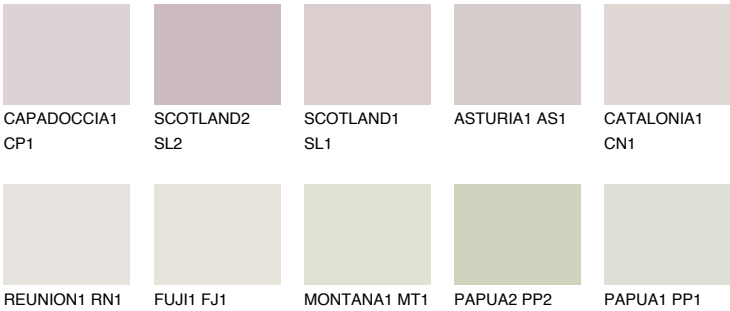

COLOUR DETAILS

TENERIFE1 TN1

65% TSR 67%

Matching colours

COLOURS

INTENSE

For more information on plasters and paints, go to www.ceresit.lv

*The presented colours refer to plasters and paints offered by Ceresit. Due to the use of digital techniques, the presented colours might not represent the original ones, thus they cannot be considered as a reliable colour presentation. We recommend checking the authentic colour samples.