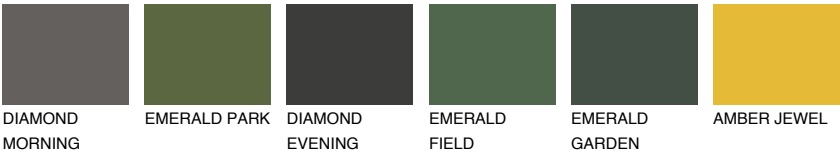

COLOUR DETAILS

TENERIFE1 TN1

65% TSR 67%

Matching colours

COLOURS

INTENSE

For more information on plasters and paints, go to www.ceresit.lv

*The presented colours refer to plasters and paints offered by Ceresit. Due to the use of digital techniques, the presented colours might not represent the original ones, thus they cannot be considered as a reliable colour presentation. We recommend checking the authentic colour samples.