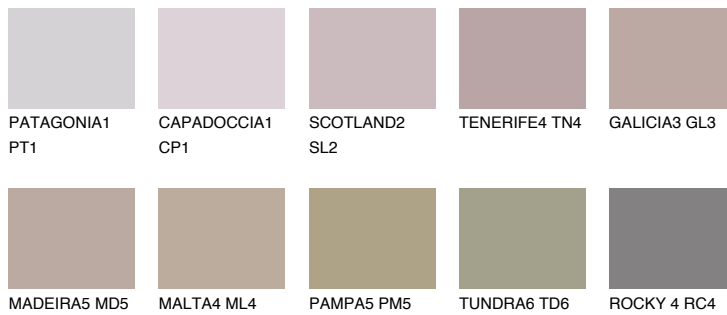

TENERIFE6 TN6

☀ 28% **TSR** 45%

Matching colours

COLOURS

INTENSE

For more information on plasters and paints, go to
www.ceresit.lv

*The presented colours refer to plasters and paints offered by Ceresit. Due to the use of digital techniques, the presented colours might not represent the original ones, thus they cannot be considered as a reliable colour presentation. We recommend checking the authentic colour samples.