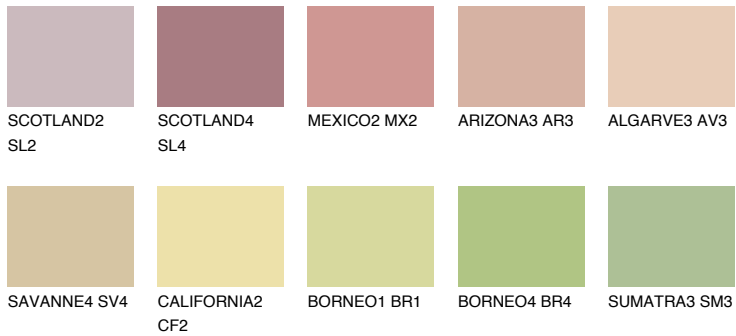

COLOUR DETAILS

COLORADO2 CO2

48% TSR 50%

Matching colours

COLOURS

INTENSE

For more information on plasters and paints, go to www.ceresit.lv

*The presented colours refer to plasters and paints offered by Ceresit. Due to the use of digital techniques, the presented colours might not represent the original ones, thus they cannot be considered as a reliable colour presentation. We recommend checking the authentic colour samples.