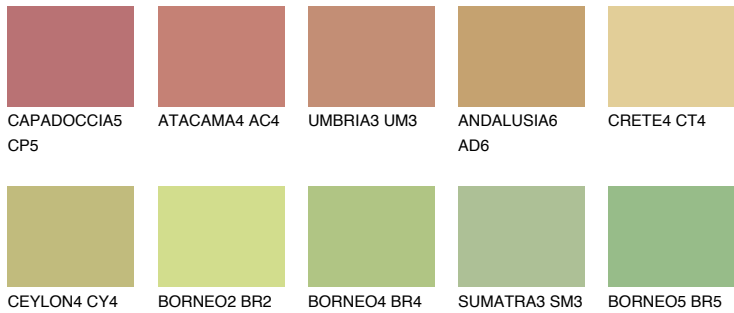

COLOUR DETAILS

FLORES5 FS5

45% TSR 53%

Matching colours

COLOURS

INTENSE

For more information on plasters and paints, go to www.ceresit.lv

*The presented colours refer to plasters and paints offered by Ceresit. Due to the use of digital techniques, the presented colours might not represent the original ones, thus they cannot be considered as a reliable colour presentation. We recommend checking the authentic colour samples.