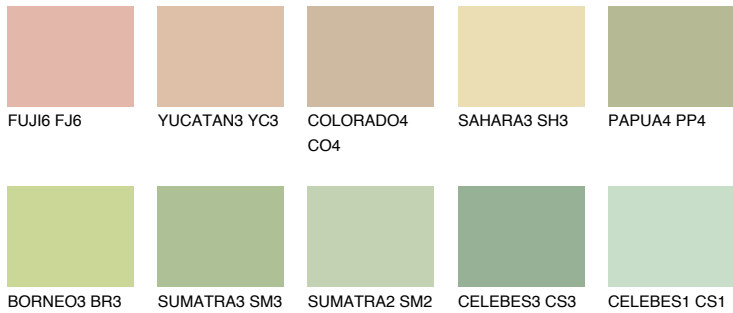

COLOUR DETAILS

BORNEO1 BR1

67% TSR 64%

Matching colours

COLOURS

INTENSE

For more information on plasters and paints, go to www.ceresit.lv

*The presented colours refer to plasters and paints offered by Ceresit. Due to the use of digital techniques, the presented colours might not represent the original ones, thus they cannot be considered as a reliable colour presentation. We recommend checking the authentic colour samples.