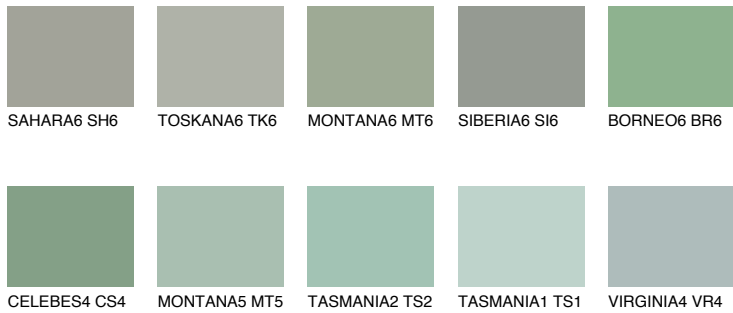

COLOUR DETAILS

CELEBES3 CS3

40% TSR 48%

Matching colours

COLOURS

INTENSE

For more information on plasters and paints, go to www.ceresit.lv

*The presented colours refer to plasters and paints offered by Ceresit. Due to the use of digital techniques, the presented colours might not represent the original ones, thus they cannot be considered as a reliable colour presentation. We recommend checking the authentic colour samples.