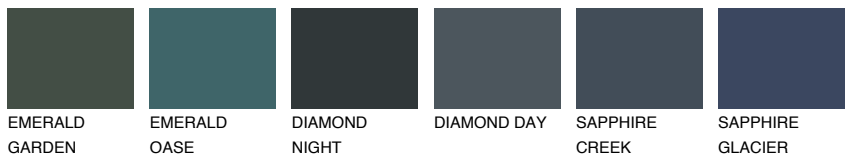

COLOUR DETAILS

CELEBES3 CS3

40% TSR 48%

Matching colours

COLOURS

INTENSE

For more information on plasters and paints, go to www.ceresit.lv

*The presented colours refer to plasters and paints offered by Ceresit. Due to the use of digital techniques, the presented colours might not represent the original ones, thus they cannot be considered as a reliable colour presentation. We recommend checking the authentic colour samples.