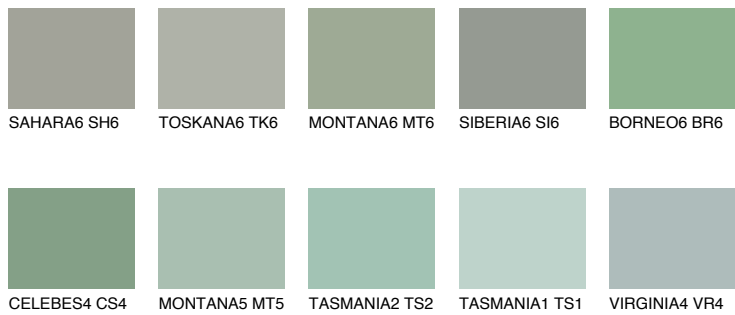

COLOUR DETAILS

CELEBES3 CS3

40% TSR 48%

Matching colours

COLOURS

INTENSE

For more information on plasters and paints, go to www.ceresit.lv

*The presented colours refer to plasters and paints offered by Ceresit. Due to the use of digital techniques, the presented colours might not represent the original ones, thus they cannot be considered as a reliable colour presentation. We recommend checking the authentic colour samples.