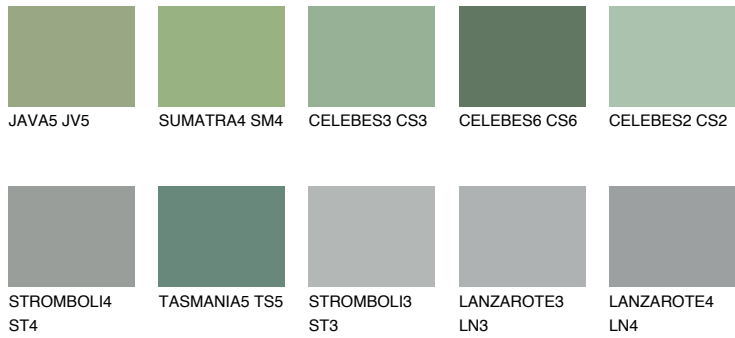

COLOUR DETAILS

CELEBES5 CS5

☀ 22% **TSR 22%**

Matching colours

COLOURS

INTENSE

For more information on plasters and paints, go to www.ceresit.lv

*The presented colours refer to plasters and paints offered by Ceresit. Due to the use of digital techniques, the presented colours might not represent the original ones, thus they cannot be considered as a reliable colour presentation. We recommend checking the authentic colour samples.