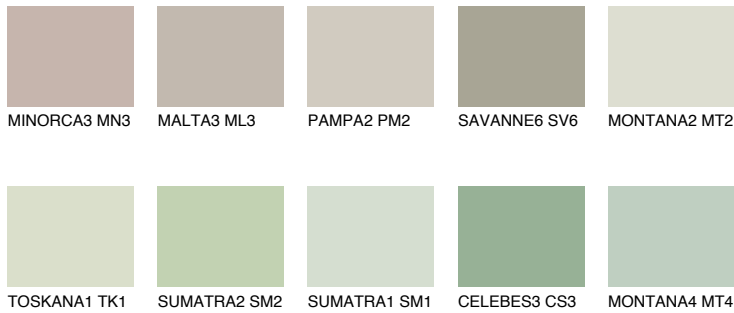

COLOUR DETAILS

PAPUA3 PP3

56% **TSR** 58%

Matching colours

COLOURS

INTENSE

For more information on plasters and paints, go to www.ceresit.lv

*The presented colours refer to plasters and paints offered by Ceresit. Due to the use of digital techniques, the presented colours might not represent the original ones, thus they cannot be considered as a reliable colour presentation. We recommend checking the authentic colour samples.