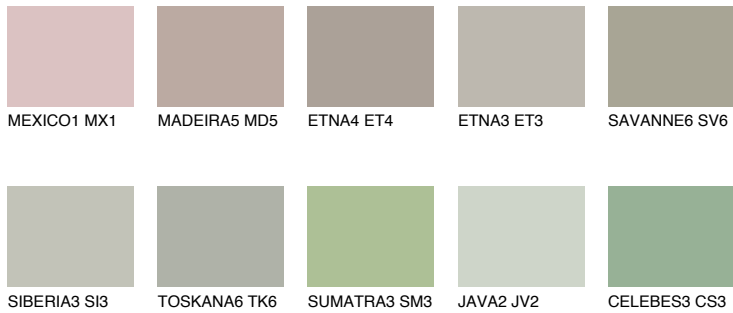

COLOUR DETAILS

TUNDRA6 TD6

35% TSR 31%

Matching colours

COLOURS

INTENSE

For more information on plasters and paints, go to www.ceresit.lv

*The presented colours refer to plasters and paints offered by Ceresit. Due to the use of digital techniques, the presented colours might not represent the original ones, thus they cannot be considered as a reliable colour presentation. We recommend checking the authentic colour samples.