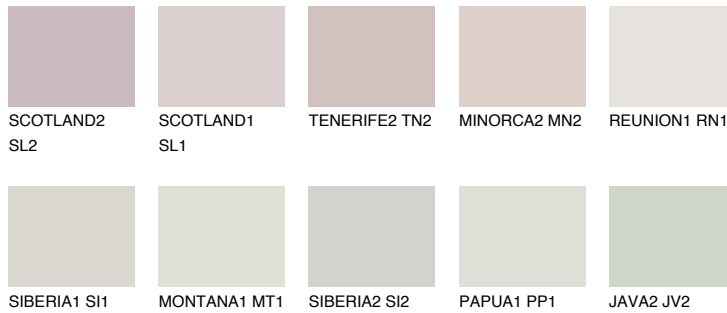

COLOUR DETAILS

ETNA1 ET1

68% **TSR** 61%

Matching colours

COLOURS

INTENSE

For more information on plasters and paints, go to www.ceresit.lv

*The presented colours refer to plasters and paints offered by Ceresit. Due to the use of digital techniques, the presented colours might not represent the original ones, thus they cannot be considered as a reliable colour presentation. We recommend checking the authentic colour samples.