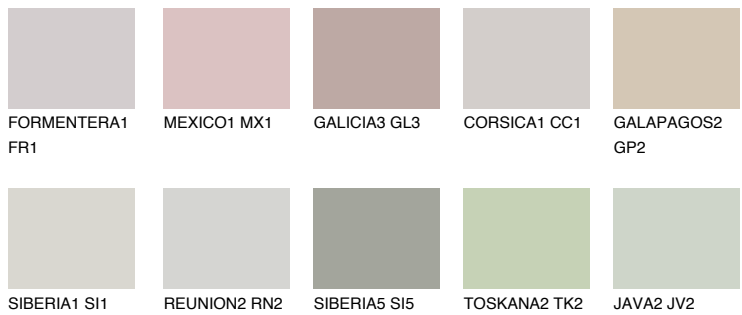

COLOUR DETAILS

ETNA3 ET3

48% **TSR** 42%

Matching colours

COLOURS

INTENSE

For more information on plasters and paints, go to www.ceresit.lv

*The presented colours refer to plasters and paints offered by Ceresit. Due to the use of digital techniques, the presented colours might not represent the original ones, thus they cannot be considered as a reliable colour presentation. We recommend checking the authentic colour samples.