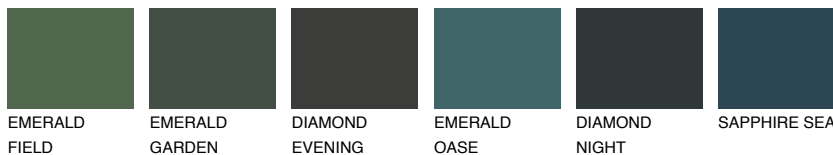

COLOUR DETAILS

ETNA6 ET6

☀️ 18%   **TSR** 17%

Matching colours

COLOURS

INTENSE

For more information on plasters and paints, go to www.ceresit.lv

*The presented colours refer to plasters and paints offered by Ceresit. Due to the use of digital techniques, the presented colours might not represent the original ones, thus they cannot be considered as a reliable colour presentation. We recommend checking the authentic colour samples.