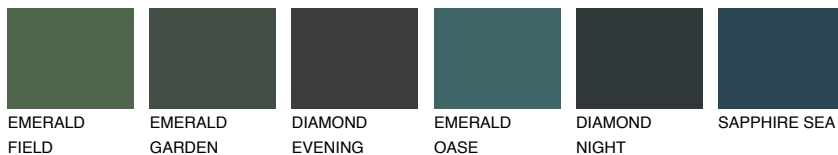

COLOUR DETAILS

ETNA6 ET6

18% **TSR** 17%

Matching colours

COLOURS

INTENSE

For more information on plasters and paints, go to www.ceresit.lv

*The presented colours refer to plasters and paints offered by Ceresit. Due to the use of digital techniques, the presented colours might not represent the original ones, thus they cannot be considered as a reliable colour presentation. We recommend checking the authentic colour samples.