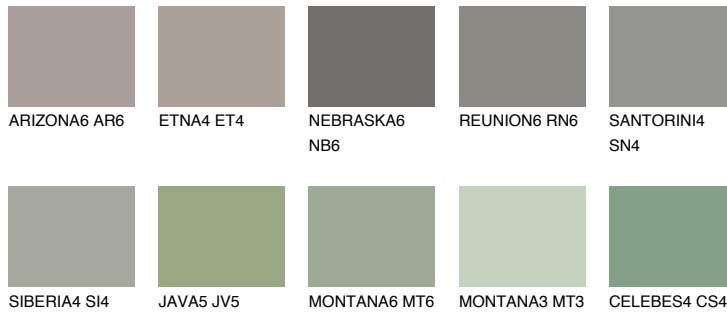

# COLOUR DETAILS

## Matching colours

### COLOURS

### INTENSE

For more information on plasters and paints, go to [www.ceresit.lv](http://www.ceresit.lv)

\*The presented colours refer to plasters and paints offered by Ceresit. Due to the use of digital techniques, the presented colours might not represent the original ones, thus they cannot be considered as a reliable colour presentation. We recommend checking the authentic colour samples.