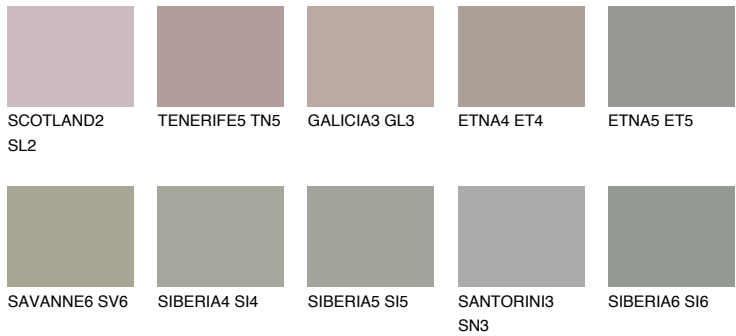

COLOUR DETAILS

NEBRASKA4 NB4

35% TSR 29%

Matching colours

COLOURS

INTENSE

For more information on plasters and paints, go to www.ceresit.lv

*The presented colours refer to plasters and paints offered by Ceresit. Due to the use of digital techniques, the presented colours might not represent the original ones, thus they cannot be considered as a reliable colour presentation. We recommend checking the authentic colour samples.