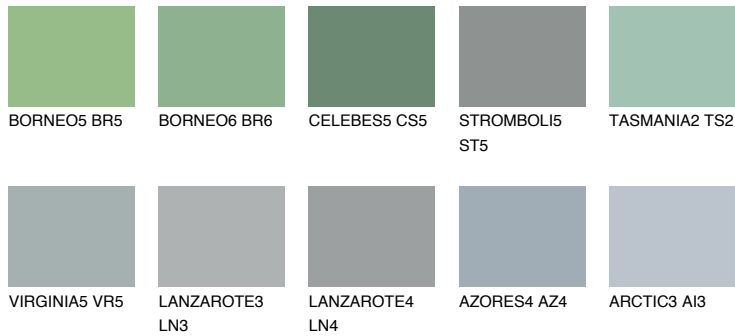

VIRGINIA6 VR6

☀ 31% **TSR** 27%

Matching colours

COLOURS

INTENSE

For more information on plasters and paints, go to www.ceresit.lv

*The presented colours refer to plasters and paints offered by Ceresit. Due to the use of digital techniques, the presented colours might not represent the original ones, thus they cannot be considered as a reliable colour presentation. We recommend checking the authentic colour samples.