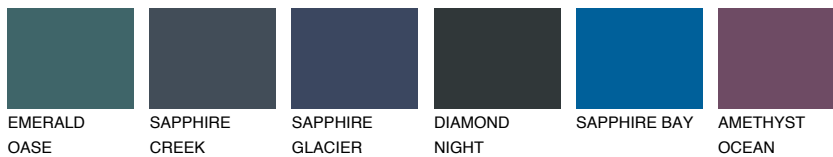

VIRGINIA6 VR6

☀ 31% **TSR** 27%

Matching colours

COLOURS

INTENSE

For more information on plasters and paints, go to www.ceresit.lv

*The presented colours refer to plasters and paints offered by Ceresit. Due to the use of digital techniques, the presented colours might not represent the original ones, thus they cannot be considered as a reliable colour presentation. We recommend checking the authentic colour samples.