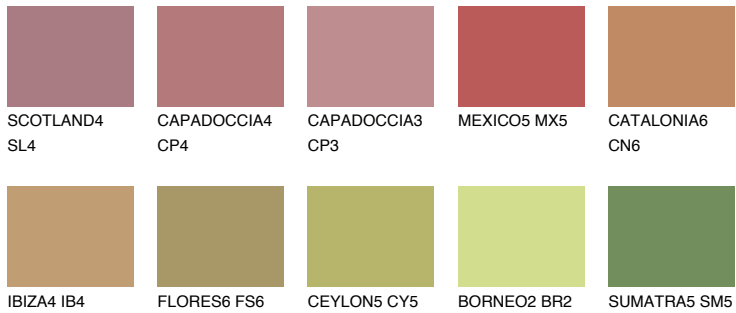

COLOUR DETAILS

QUARTZ SAND

☀ 16%

Matching colours

COLOURS

INTENSE

For more information on plasters and paints, go to www.ceresit.lv

*The presented colours refer to plasters and paints offered by Ceresit. Due to the use of digital techniques, the presented colours might not represent the original ones, thus they cannot be considered as a reliable colour presentation. We recommend checking the authentic colour samples.