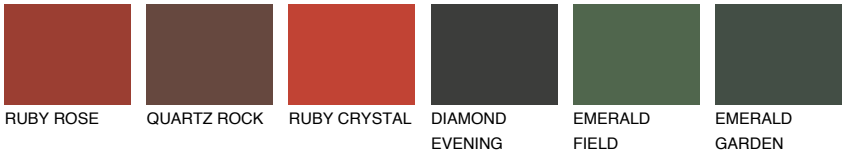

RUBY FIRE

☀ 15%

Matching colours

COLOURS

INTENSE

For more information on plasters and paints, go to www.ceresit.lv

*The presented colours refer to plasters and paints offered by Ceresit. Due to the use of digital techniques, the presented colours might not represent the original ones, thus they cannot be considered as a reliable colour presentation. We recommend checking the authentic colour samples.