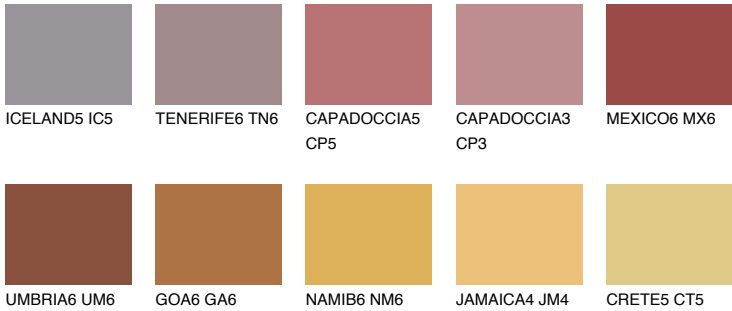

RUBY FIRE

☀ 15%

Matching colours

COLOURS

INTENSE

For more information on plasters and paints, go to www.ceresit.lv

*The presented colours refer to plasters and paints offered by Ceresit. Due to the use of digital techniques, the presented colours might not represent the original ones, thus they cannot be considered as a reliable colour presentation. We recommend checking the authentic colour samples.