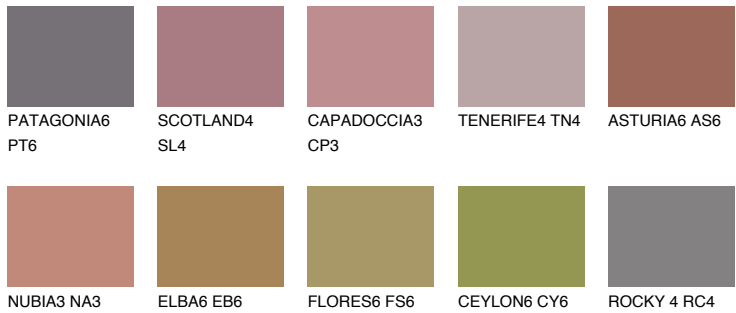

COLOUR DETAILS

RUBY HEART

12%

Matching colours

COLOURS

INTENSE

For more information on plasters and paints, go to www.ceresit.lv

*The presented colours refer to plasters and paints offered by Ceresit. Due to the use of digital techniques, the presented colours might not represent the original ones, thus they cannot be considered as a reliable colour presentation. We recommend checking the authentic colour samples.