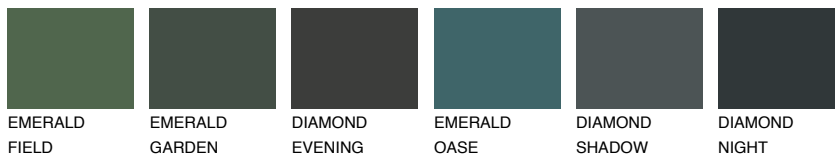

COLOUR DETAILS

WHITE

81% **TSR** 68%

Matching colours

COLOURS

INTENSE

For more information on plasters and paints, go to www.ceresit.lv

*The presented colours refer to plasters and paints offered by Ceresit. Due to the use of digital techniques, the presented colours might not represent the original ones, thus they cannot be considered as a reliable colour presentation. We recommend checking the authentic colour samples.