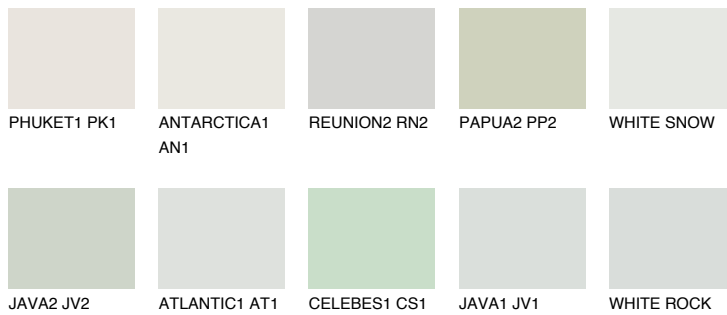

COLOUR DETAILS

WHITE

81% **TSR** 68%

Matching colours

COLOURS

INTENSE

For more information on plasters and paints, go to www.ceresit.lv

*The presented colours refer to plasters and paints offered by Ceresit. Due to the use of digital techniques, the presented colours might not represent the original ones, thus they cannot be considered as a reliable colour presentation. We recommend checking the authentic colour samples.