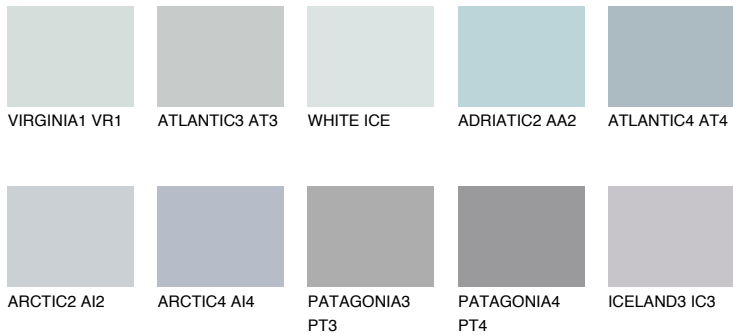

COLOUR DETAILS

WHITE MIST

75% **TSR** 71%

Matching colours

COLOURS

INTENSE

For more information on plasters and paints, go to www.ceresit.lv

*The presented colours refer to plasters and paints offered by Ceresit. Due to the use of digital techniques, the presented colours might not represent the original ones, thus they cannot be considered as a reliable colour presentation. We recommend checking the authentic colour samples.