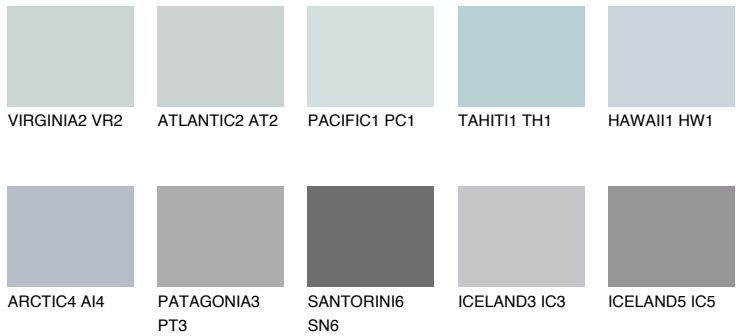

COLOUR DETAILS

BERMUDAS2 BM2

58% **TSR** 57%

Matching colours

COLOURS

INTENSE

For more information on plasters and paints, go to www.ceresit.lv

*The presented colours refer to plasters and paints offered by Ceresit. Due to the use of digital techniques, the presented colours might not represent the original ones, thus they cannot be considered as a reliable colour presentation. We recommend checking the authentic colour samples.