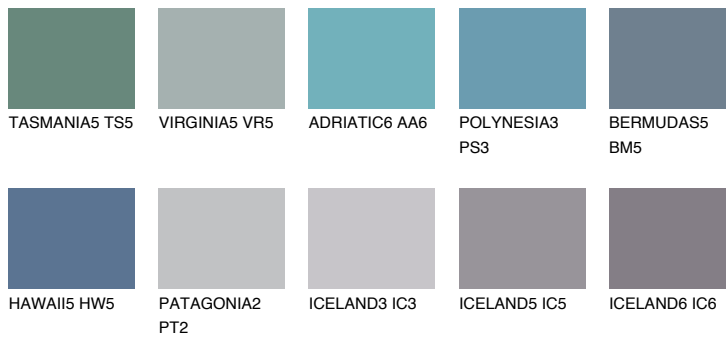

COLOUR DETAILS

BERMUDAS6 BM6

15% TSR 15%

Matching colours

COLOURS

INTENSE

For more information on plasters and paints, go to www.ceresit.lv

*The presented colours refer to plasters and paints offered by Ceresit. Due to the use of digital techniques, the presented colours might not represent the original ones, thus they cannot be considered as a reliable colour presentation. We recommend checking the authentic colour samples.