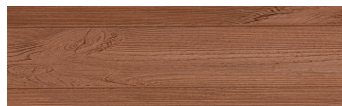

COLOUR DETAILS

DarkBrown

Wood effect

Irish Oak

WhiteBirch

SilverGrey

Bengal Teak

Kongo Wenge

SteelGrey

LightBeige

Norway Pine

AfricaEbony

Iberia Pine

Canada Walnut

For more information on plasters and paints, go to www.ceresit.lv

*The presented colours refer to plasters and paints offered by Ceresit. Due to the use of digital techniques, the presented colours might not represent the original ones, thus they cannot be considered as a reliable colour presentation. We recommend checking the authentic colour samples.