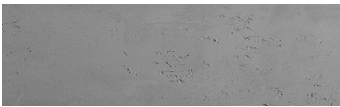

COLOUR DETAILS

**Frost texture in
Tokyo Graphite and
Sydney Light colours**

Special concrete effect

Sand texture in Tokyo Graphite colour

Winter texture in Sydney Light colour

Ocean texture in Chicago Grey colour

Desert texture in Tokyo Graphite colour

Snow texture in Sydney Light colour

Cloud texture in Chicago Grey colour

Autumn texture in Chicago Grey and
Tokyo Graphite colours

Wave texture in Chicago Grey colour