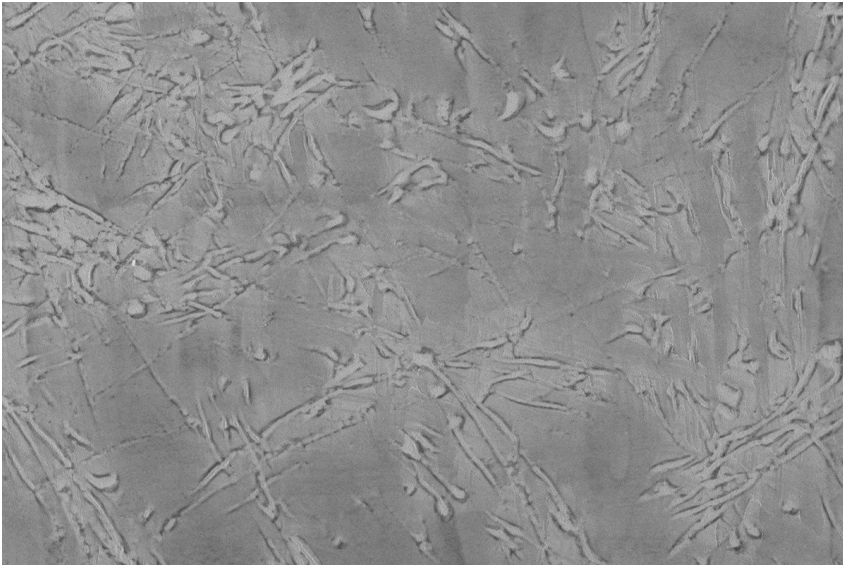

COLOUR DETAILS

**Frost texture in
Tokyo Graphite and
Sydney Light colours**

Special concrete effect

Sand texture in Tokyo Graphite colour

Winter texture in Sydney Light colour

Ocean texture in Chicago Grey colour

Desert texture in Tokyo Graphite colour

Snow texture in Sydney Light colour

Cloud texture in Chicago Grey colour

Autumn texture in Chicago Grey and
Tokyo Graphite colours

Wave texture in Chicago Grey colour

Wind texture in Chicago Grey colour

Ice texture in Sydney Light colour

Lake texture in Sydney Light colour

Storm texture in Tokyo Graphite and Sydney Light colours

Rock texture in Sydney Light and Tokyo Graphite colours

Rain texture in Tokyo Graphite colour

For more information on plasters and paints, go to
www.ceresit.lv

*The presented colours refer to plasters and paints offered by Ceresit. Due to the use of digital techniques, the presented colours might not represent the original ones, thus they cannot be considered as a reliable colour presentation. We recommend checking the authentic colour samples.