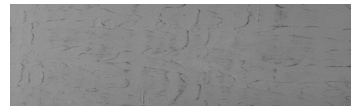

COLOUR DETAILS

**Frost texture in
Tokyo Graphite and
Sydney Light colours**

Special concrete effect

Sand texture in Tokyo Graphite colour

Winter texture in Sydney Light colour

Ocean texture in Chicago Grey colour

Desert texture in Tokyo Graphite colour

Snow texture in Sydney Light colour

Cloud texture in Chicago Grey colour

Autumn texture in Chicago Grey and
Tokyo Graphite colours

Wave texture in Chicago Grey colour

Wind texture in Chicago Grey colour

Ice texture in Sydney Light colour

Lake texture in Sydney Light colour

Storm texture in Tokyo Graphite and Sydney Light colours

Rock texture in Sydney Light and Tokyo Graphite colours