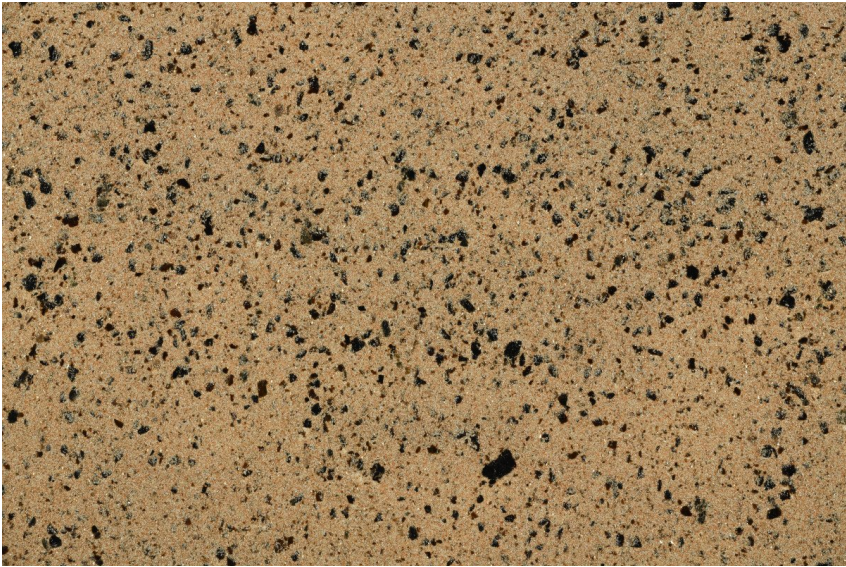

# COLOUR DETAILS

California sand

## Stone effect

Calcutta Anthracite

Mozambic Graphite

Africa Red

Jamaica Brown

Norway Grey

Bolivia Red

Malaga Cream

Etna Grey

Madeira Green

For more information on plasters and paints, go to  
[www.ceresit.lv](http://www.ceresit.lv)

\*The presented colours refer to plasters and paints offered by Ceresit. Due to the use of digital techniques, the presented colours might not represent the original ones, thus they cannot be considered as a reliable colour presentation. We recommend checking the authentic colour samples.