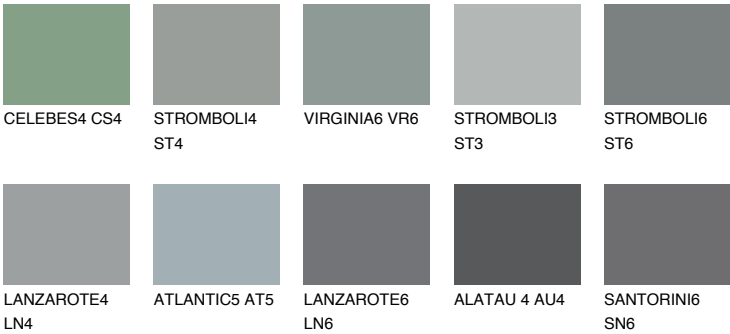

ROCKY 5 RC5

☀ 23% **TSR 20%**

Matching colours

COLOURS

INTENSE

For more information on plasters and paints, go to www.ceresit.lv

*The presented colours refer to plasters and paints offered by Ceresit. Due to the use of digital techniques, the presented colours might not represent the original ones, thus they cannot be considered as a reliable colour presentation. We recommend checking the authentic colour samples.